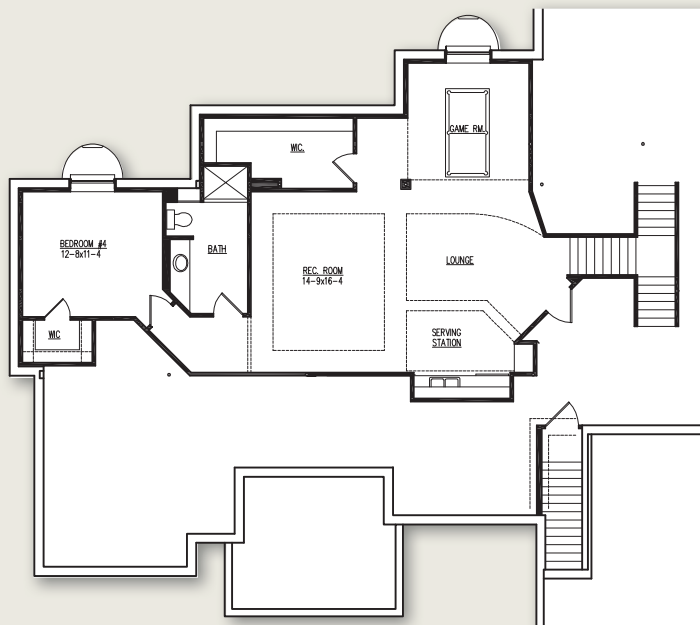

THE LINDEN - MEQUON MODEL

- 3,020 Square Feet, plus 1,016 Square Foot finished lower level
- 4 Bedrooms, 3.5 Baths
- 3 Seasons Room
- Formal Dining Room

Main Floor
3,020 Sq. Ft.

Optional
Finished Lower
Adds 1,016 Sq. Ft.